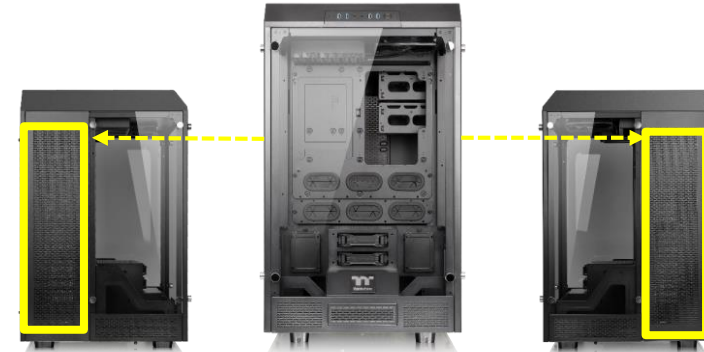

# Recommended Chassis and mounting location for DP100-D5 plus

Level 20

Left Side view

Standard

Left Side view

Front Side view

Live system:

Left Side view

Core X71

Front Side view

Core W Series

Front Side view

Cube Tower

Front Side view

The Tower 900

Front Side view